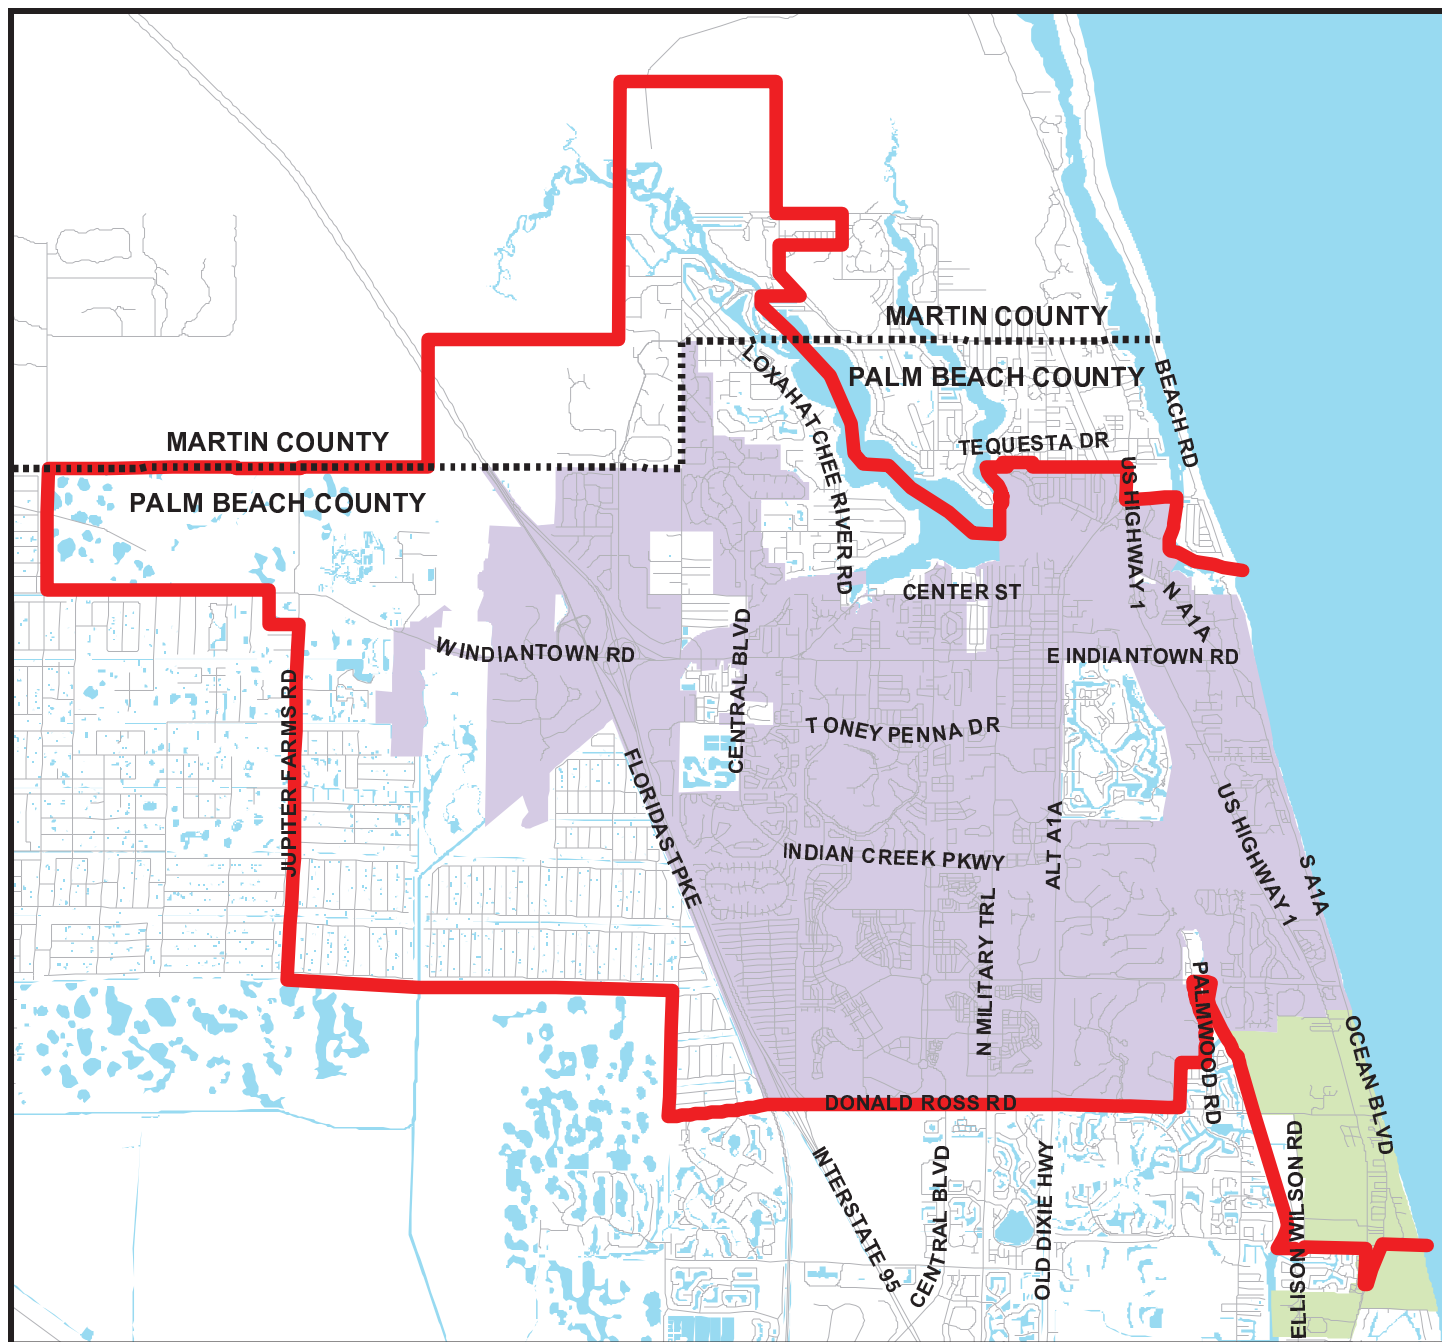

# Town Of Jupiter Utilities Water Service Area

Jupiter Utilities serves more than 80,000 people living in Jupiter, Juno Beach and unincorporated areas of Palm Beach and Martin Counties.

## Legend

- Water Service Area
- ..... County Boundary
- Town Of Jupiter
- Juno Beach
- Roads
- Water

5,000  
Feet