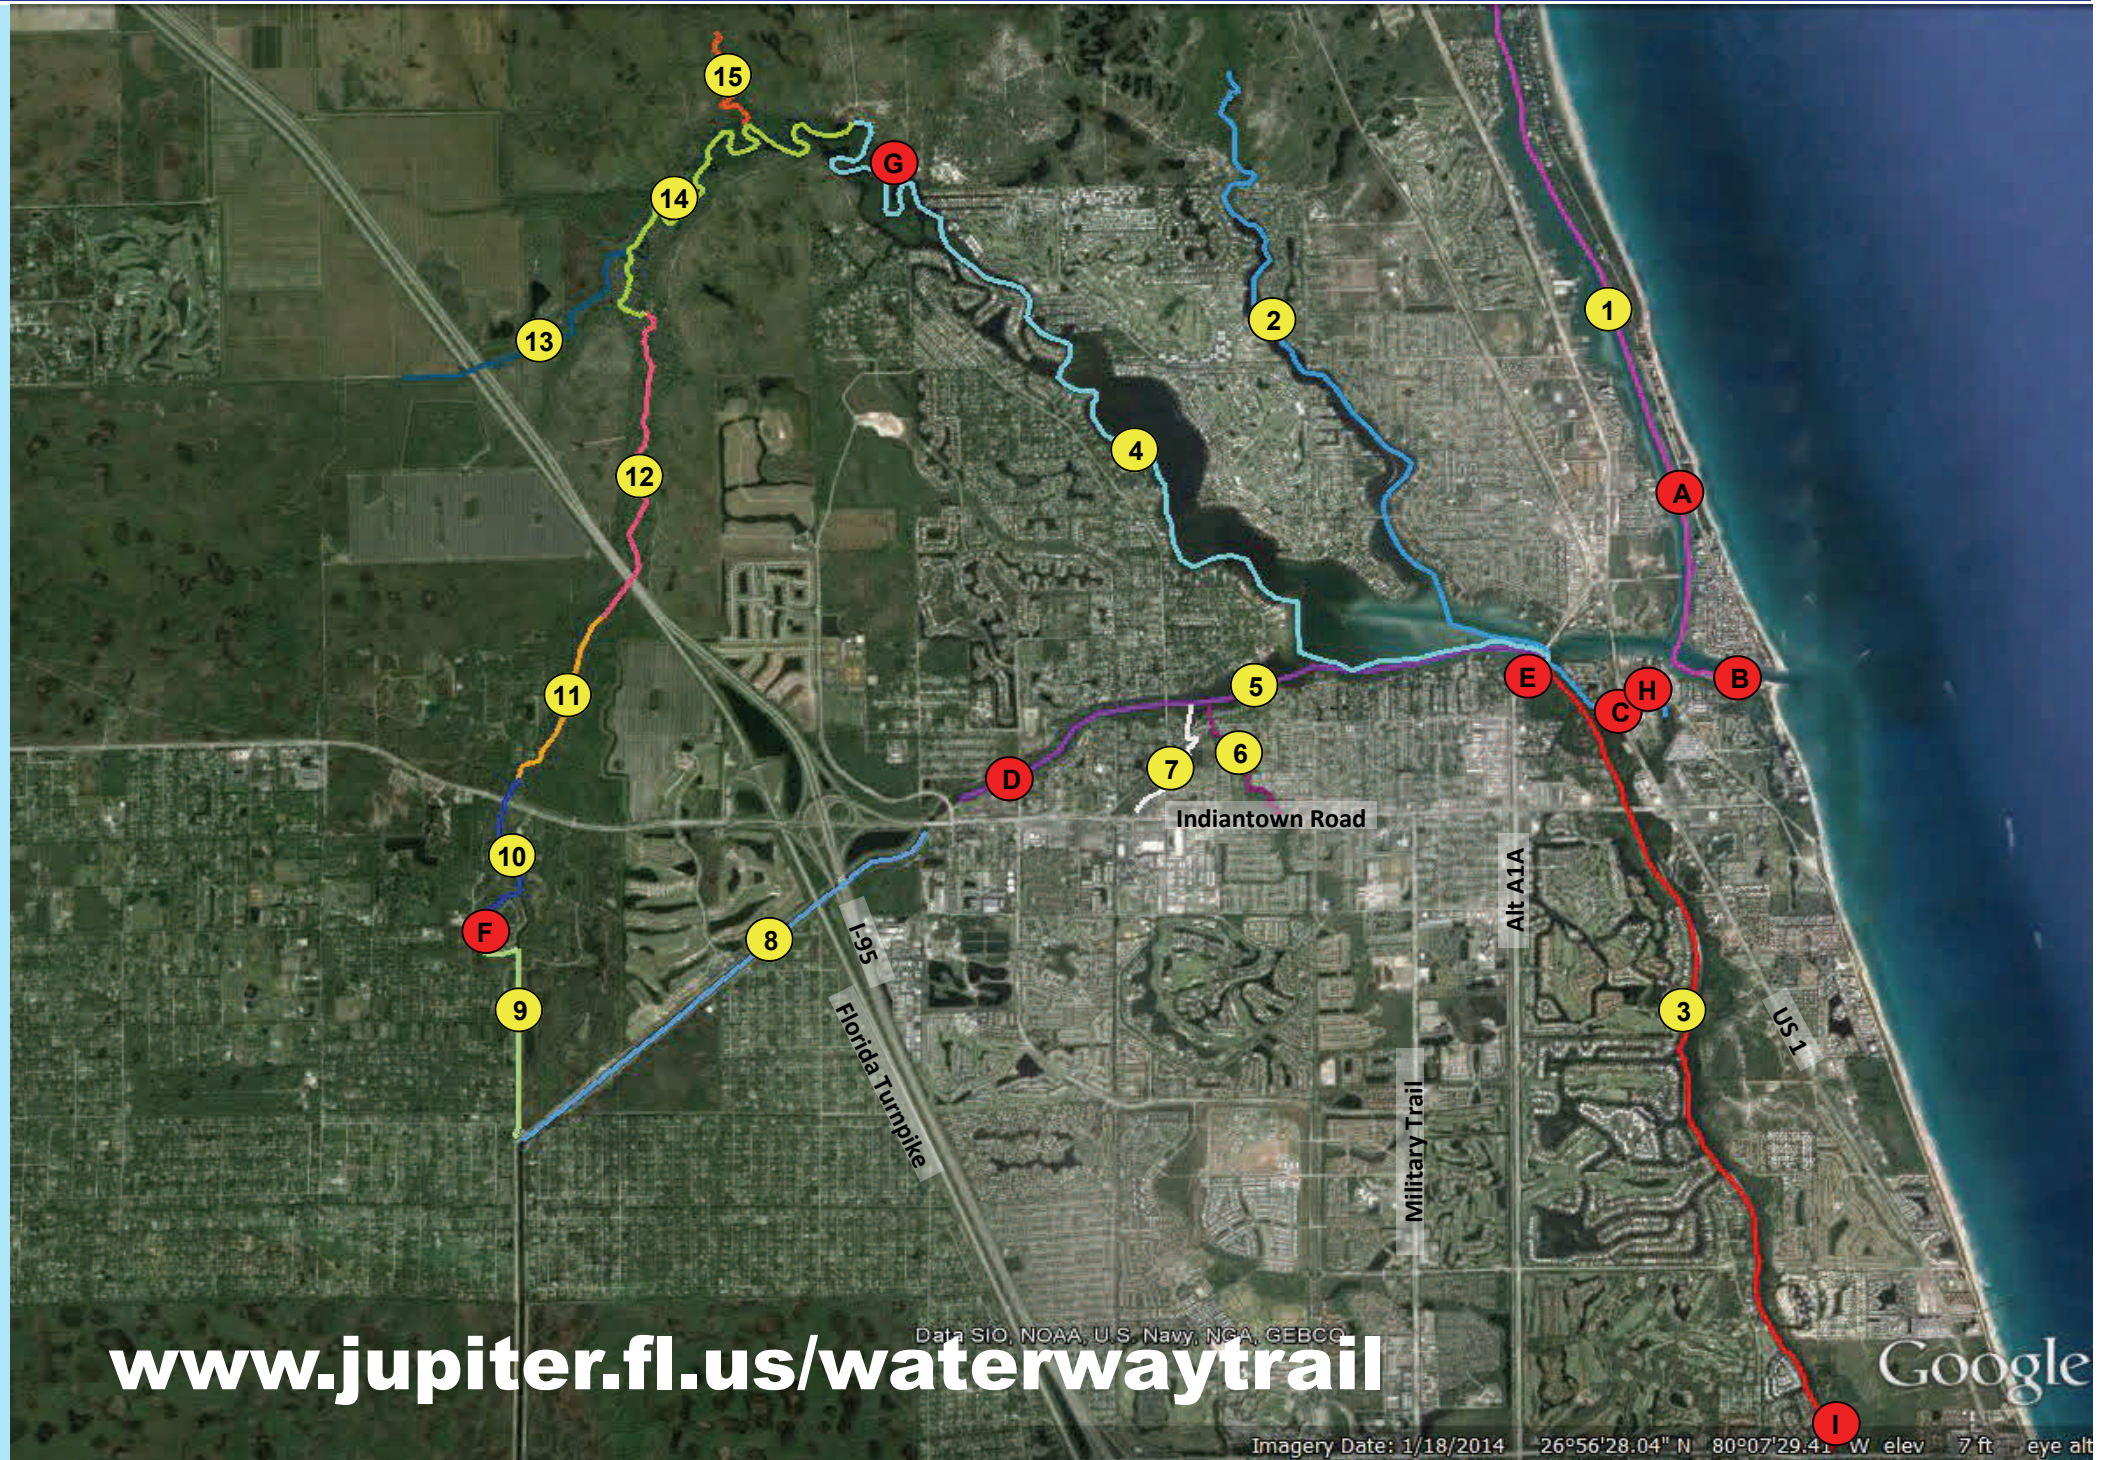

Jupiter Waterway Trail Named Paddling Trails and Public Launch Sites

Trail Name	Trail Name	Length
1	North Intracoastal Trail	4.55
2	North Fork Trail	5.39
3	Riverwalk Trail	4.76
4	Northwest Fork	5.0
5	Southwest Fork	3.14
6	Jones Creek	2.00
7	Sims Creek	0.85
8	C-18 Trail	2.68
9	Jupiter Farms Trail	1.30
10	Lainhart Dam	1.10
11	Masten Dam	1.10
12	Trapper Nelson's	1.90
13	Cypress Creek Trail	1.61
14	Jonathan Dickinson Trail	3.00
15	Kitching Creek	0.81

Public Launch Sites

- A Coral Cove Park South Extension
- B DuBois Park
- C Burt Reynolds Park
- D Limestone Creek Natural Area
- E Sawfish Bay Park
- F Riverbend Park
- G Jonathan Dickinson State Park
- H Inlet Village Park
- I FIND River Park

www.jupiter.fl.us/waterwaytrail